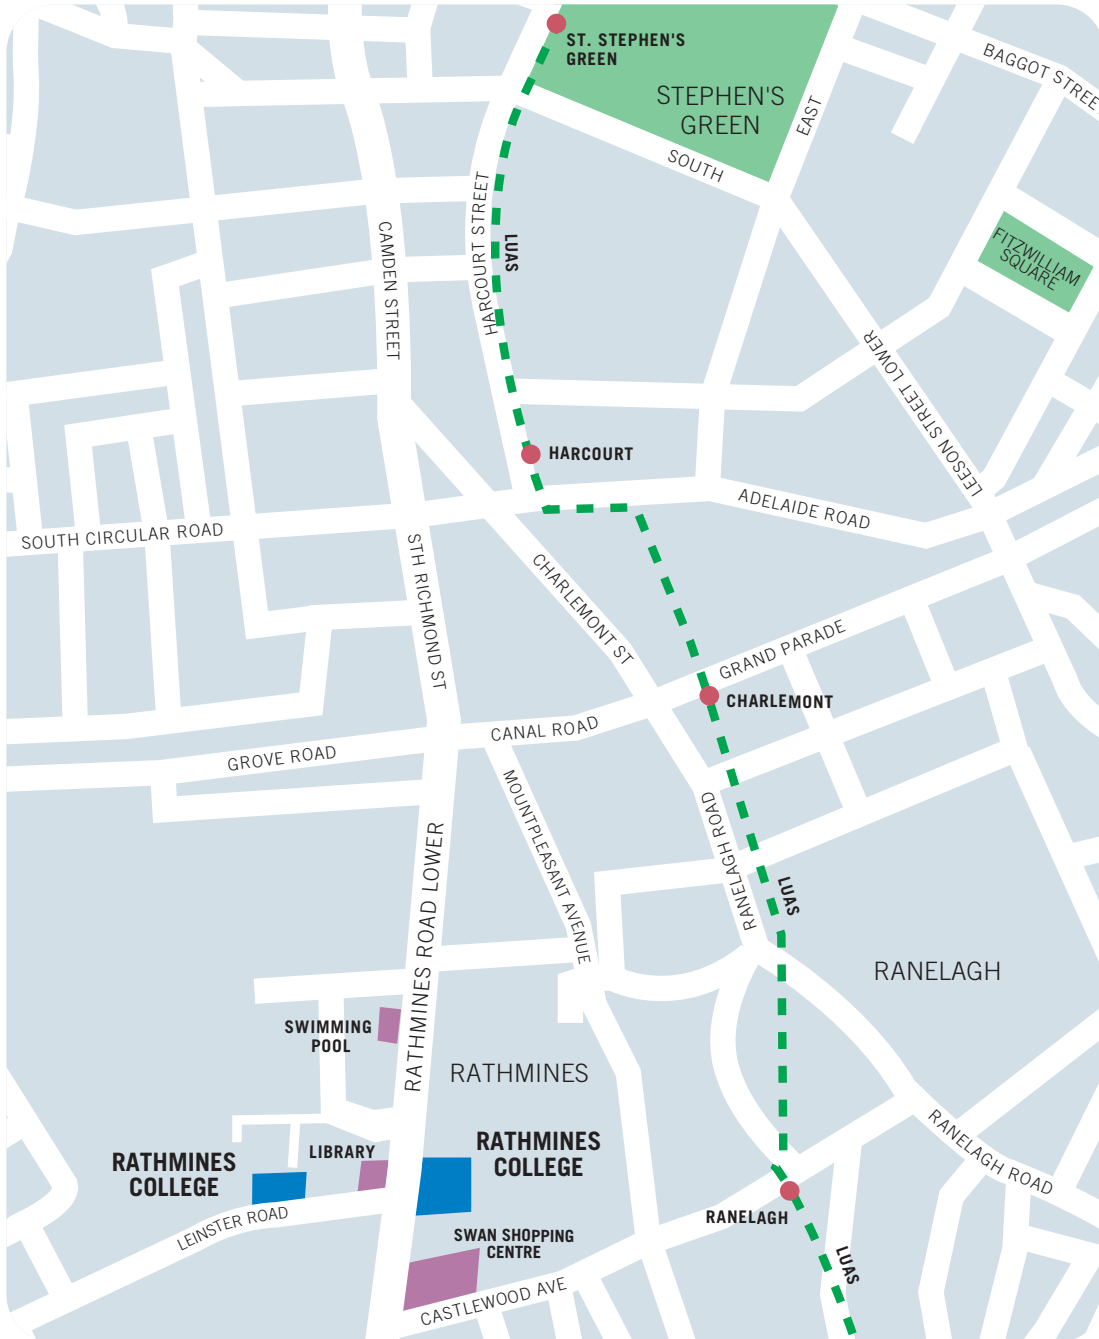

HOW TO GET TO RATHMINES COLLEGE

Dublin Bus routes
14, 14A, 14B, 15, 15A,
18, 65, 83, 128 and 142.
- - - Luas Green Line

**RATHMINES
COLLEGE**
College of Further Education

Town Hall, Rathmines, Dublin 6.
Telephone: (01) 497 5334
Fax: (01) 497 9678
Email: info@rc.cdvec.ie
Web: www.rathminescollege.ie